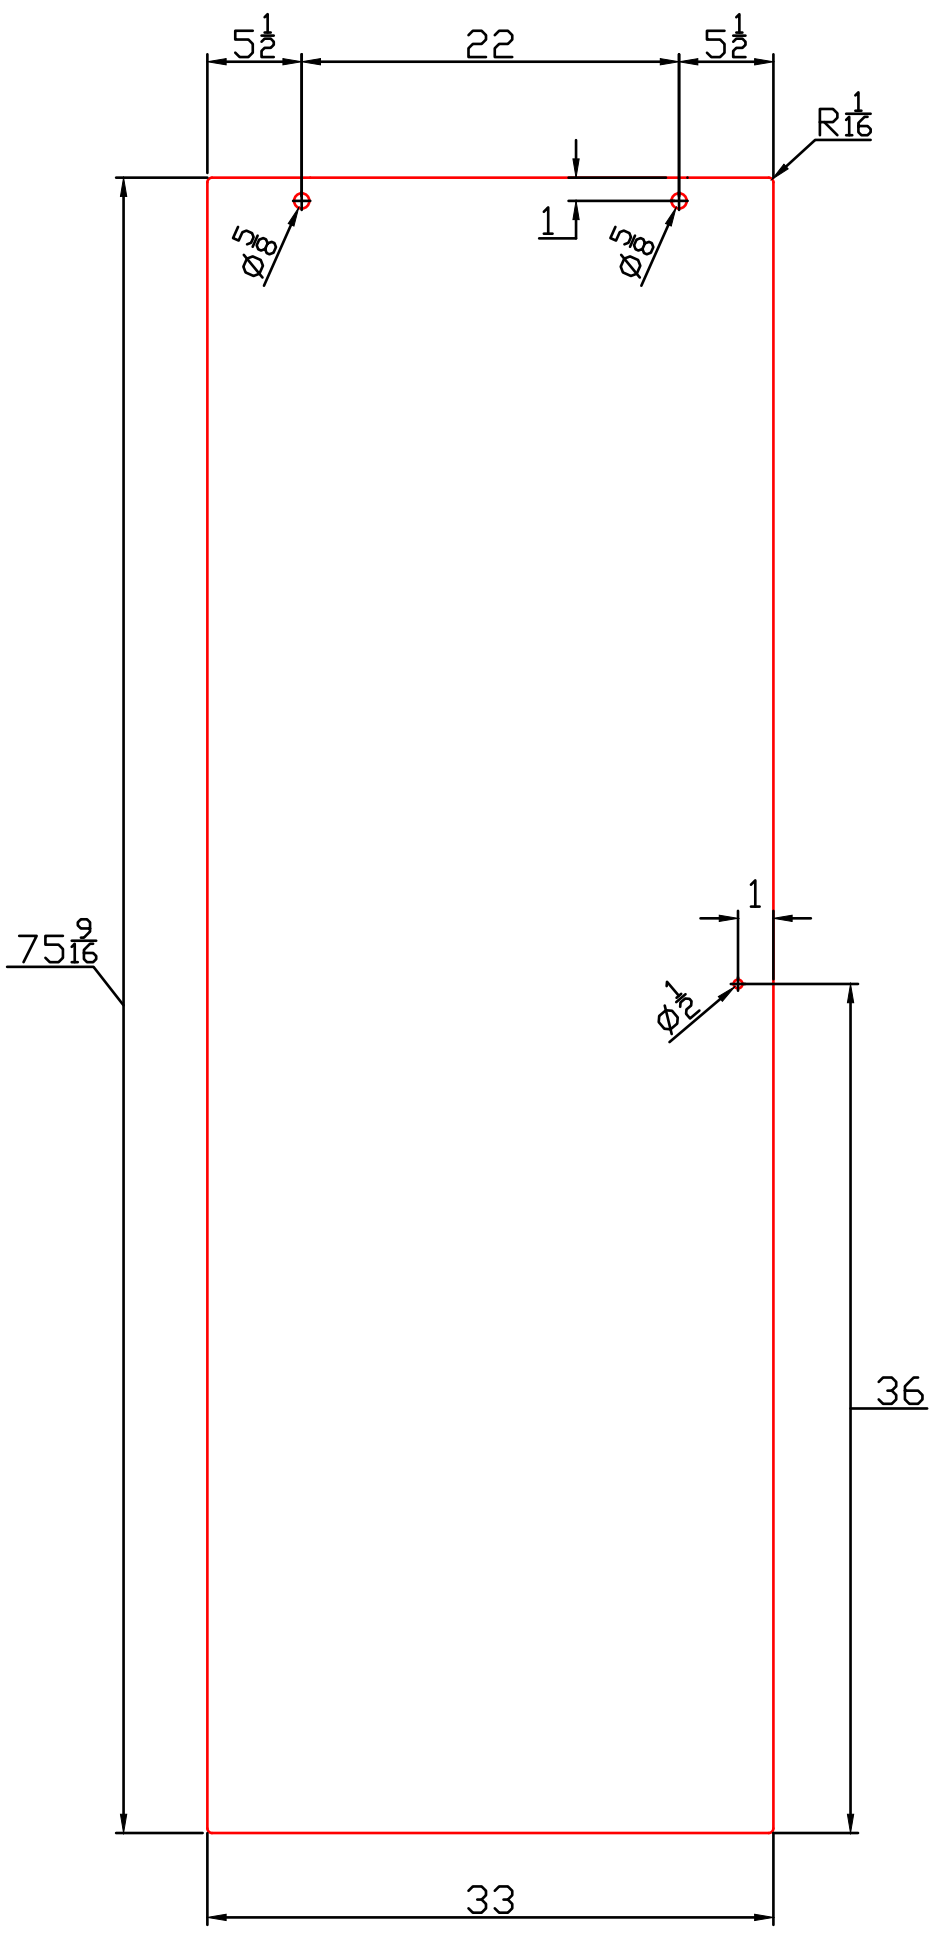

H O V E R
D O O R S

Name : **Zero Gravity
Shower Door**

Type : **Fixed Panel Template
(60-62-78)**

Glass Thickness:
1/2" (12mm)

Edge Type:
**Pencil Polished on all edges
Fillet all corner edges 1/16"**

H O V E R
D O O R S

Name : **Zero Gravity
Shower Door**

Type : **Sliding Door Template
(60-62-78)**

Glass Thickness:
1/2" (12mm)

Edge Type:
**Pencil Polished on all edges
Fillet all corner edges 1/16"**