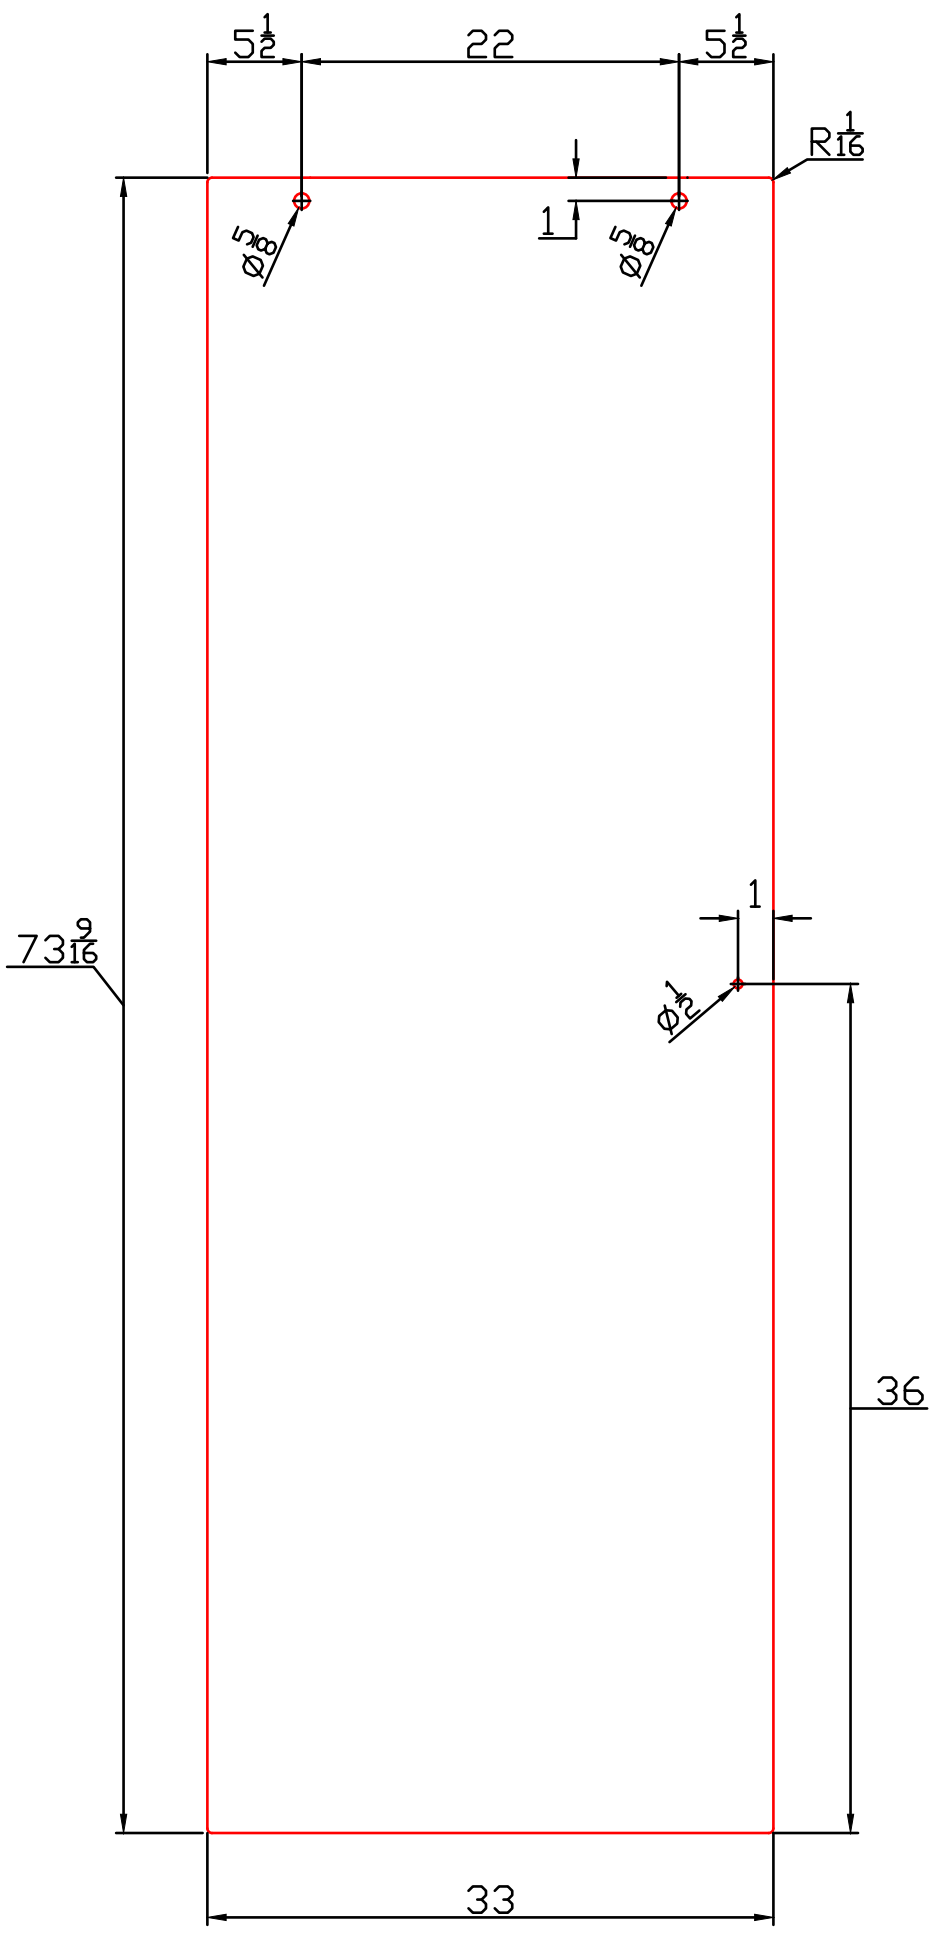

H O V E R
D O O R S

Name : **Zero Gravity
Shower Door**

Type : **Fixed Panel Template
(60-62-76)**

Glass Thickness:
1/2" (12mm)

Edge Type:
**Pencil Polished on all edges
Fillet all corner edges 1/16"**

H O V E R
D O O R S

Name : **Zero Gravity
Shower Door**

Type : **Sliding Door Template
(60-62-76)**

Glass Thickness:
1/2" (12mm)

Edge Type:
**Pencil Polished on all edges
Fillet all corner edges 1/16"**