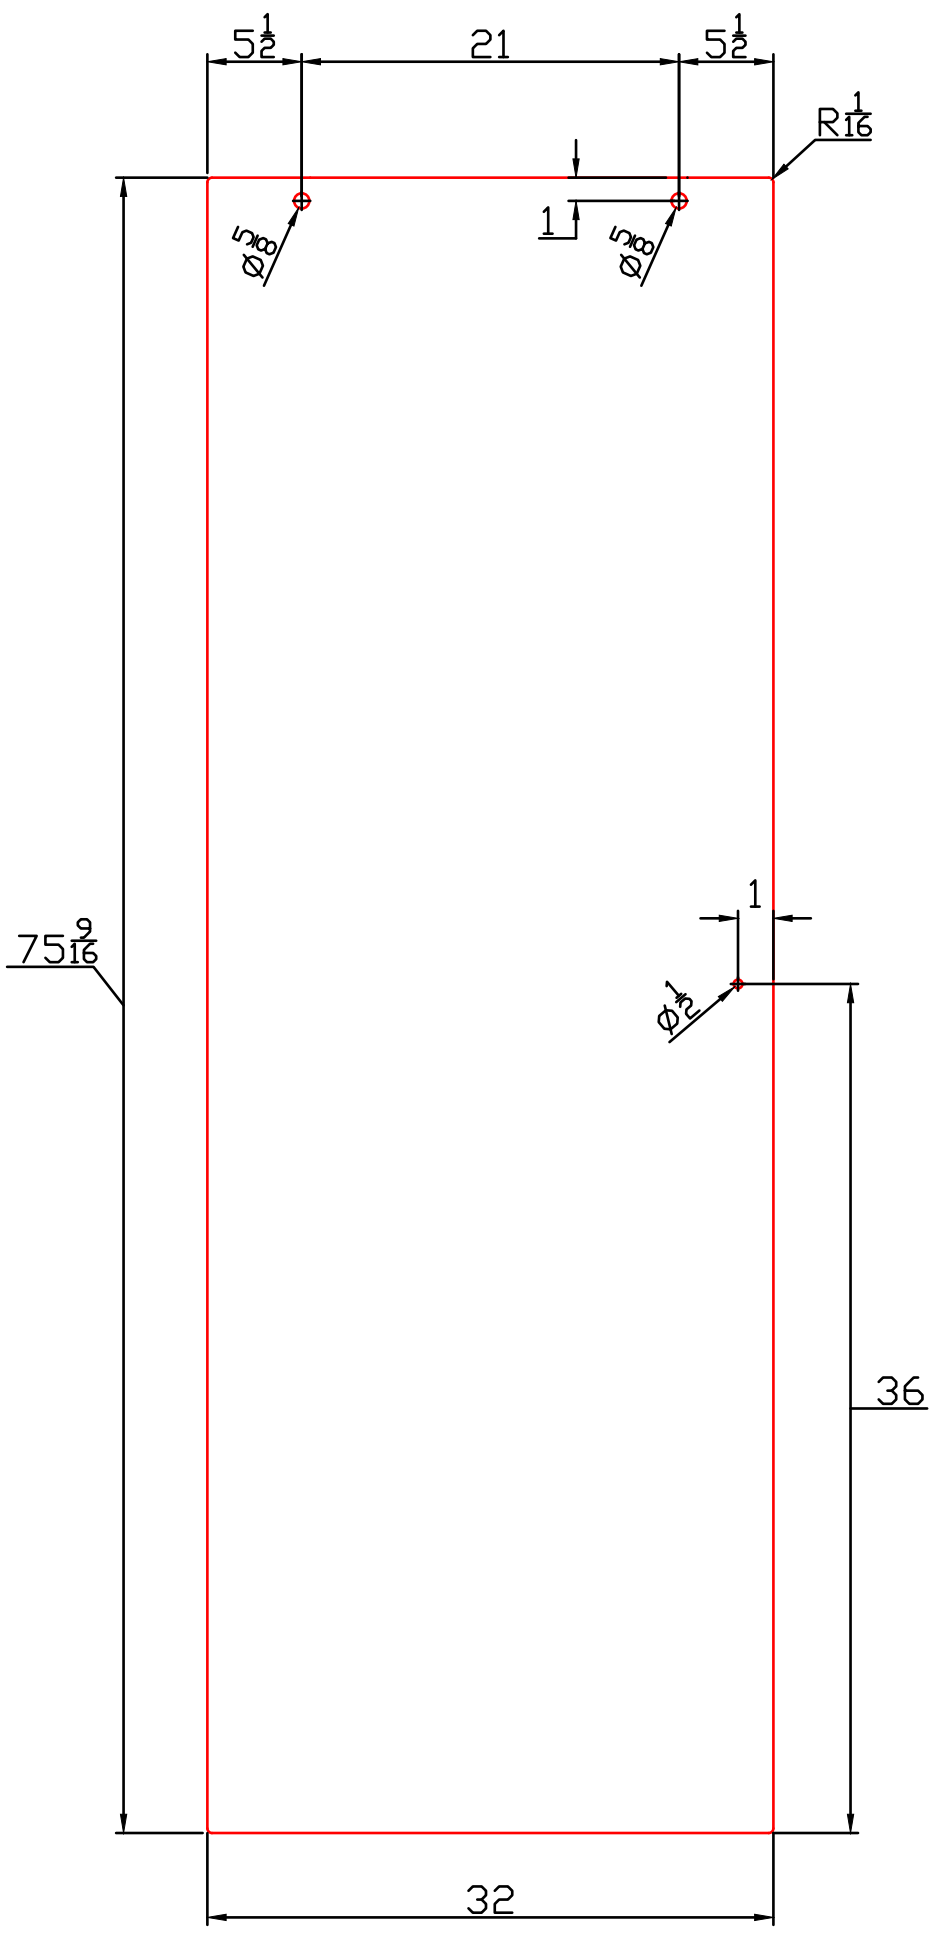

H O V E R
D O O R S

Name : **Zero Gravity
Shower Door**

Type : **Fixed Panel Template
(58-60-78)**

Glass Thickness:
1/2" (12mm)

Edge Type:
**Pencil Polished on all edges
Fillet all corner edges 1/16"**

HOVER
DOORS

Name : **Zero Gravity
Shower Door**

Type : **Sliding Door Template
(58-60-78)**

Glass Thickness:
1/2" (12mm)

Edge Type:
**Pencil Polished on all edges
Fillet all corner edges 1/16"**