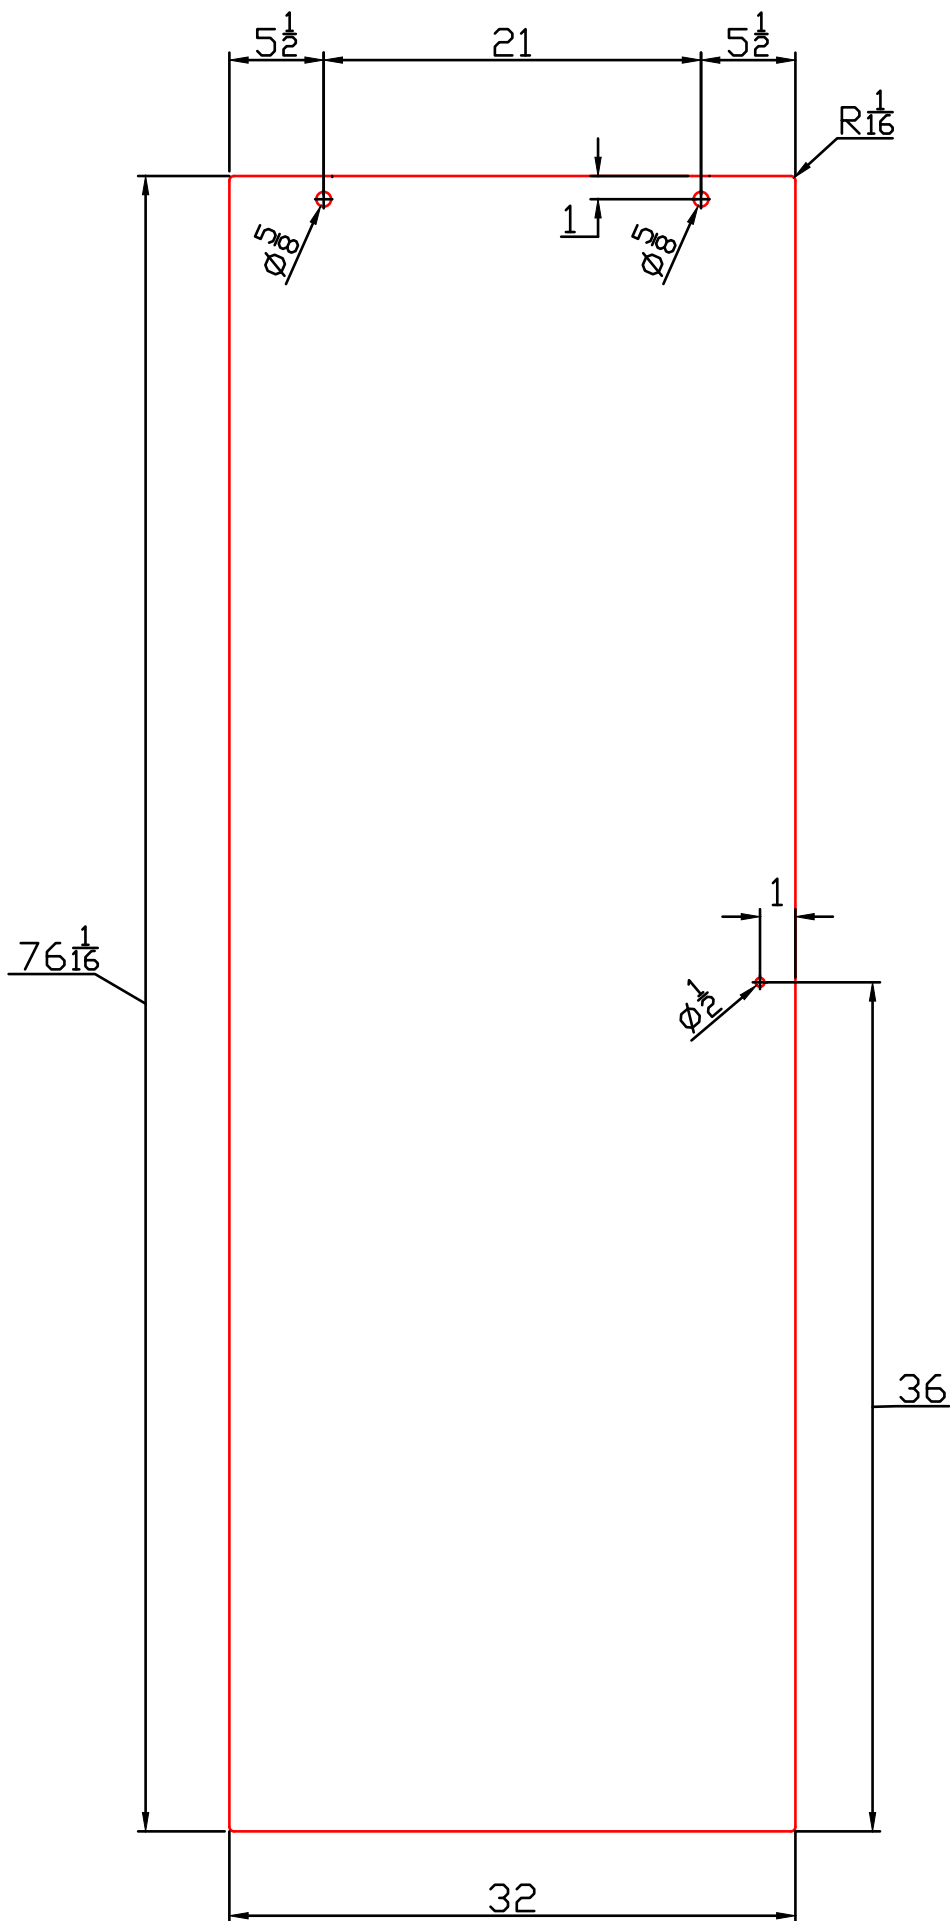

H O V E R
D O O R S

Name : **Zero Gravity
Shower Door**

Type : **Fixed Panel Template
(58-60-78)**

Glass Thickness:
3/8" (10mm)

Edge Type:
**Pencil Polished on all edges
Fillet all corner edges 1/16"**

HOVER
DOORS

Name : Zero Gravity
Shower Door

Type : Sliding Door Template
(58-60-78)

Glass Thickness:
3/8" (10mm)

Edge Type:
Pencil Polished on all edges
Fillet all corner edges 1/16"