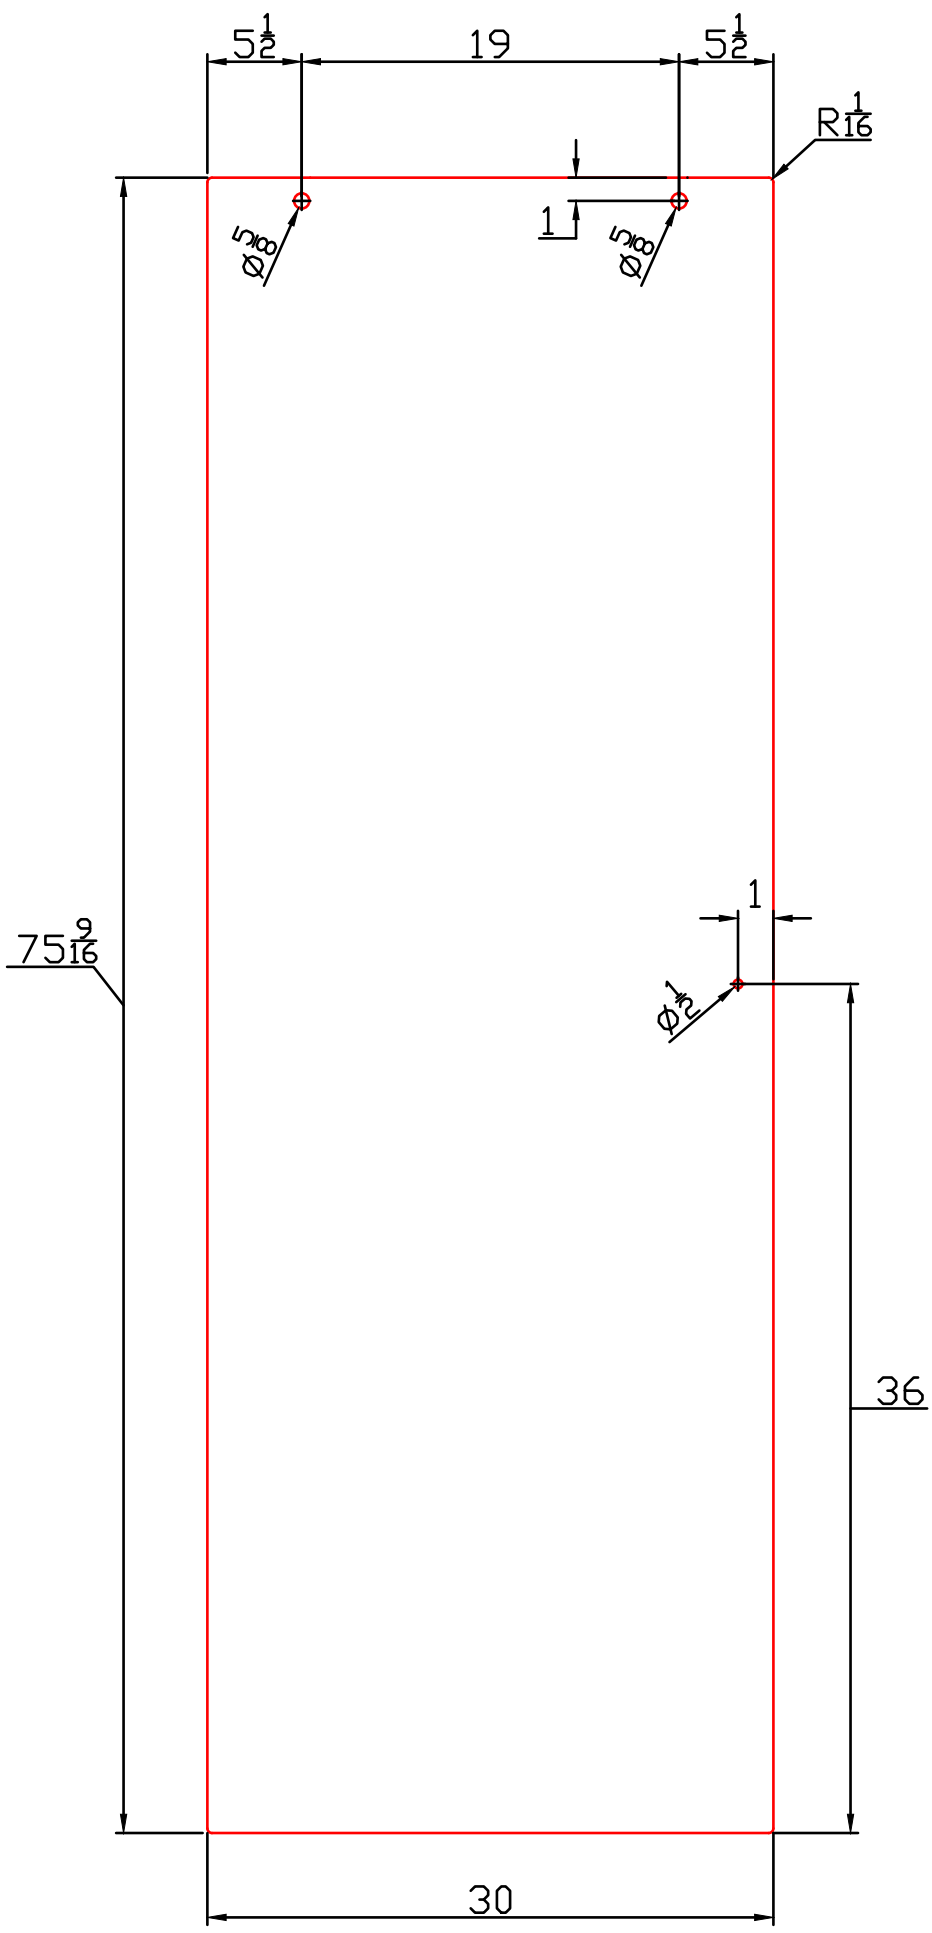

HOVER
DOORS

Name :
**Zero Gravity
Shower Door**

Type :
**Fixed Panel Template
(54-56-78)**

Glass Thickness:
1/2" (12mm)

Edge Type:
**Pencil Polished on all edges
Fillet all corner edges 1/16"**

HOVER
DOORS

Name : **Zero Gravity
Shower Door**

Type : **Sliding Door Template
(54-56-78)**

Glass Thickness:
1/2" (12mm)

Edge Type:
**Pencil Polished on all edges
Fillet all corner edges 1/16"**