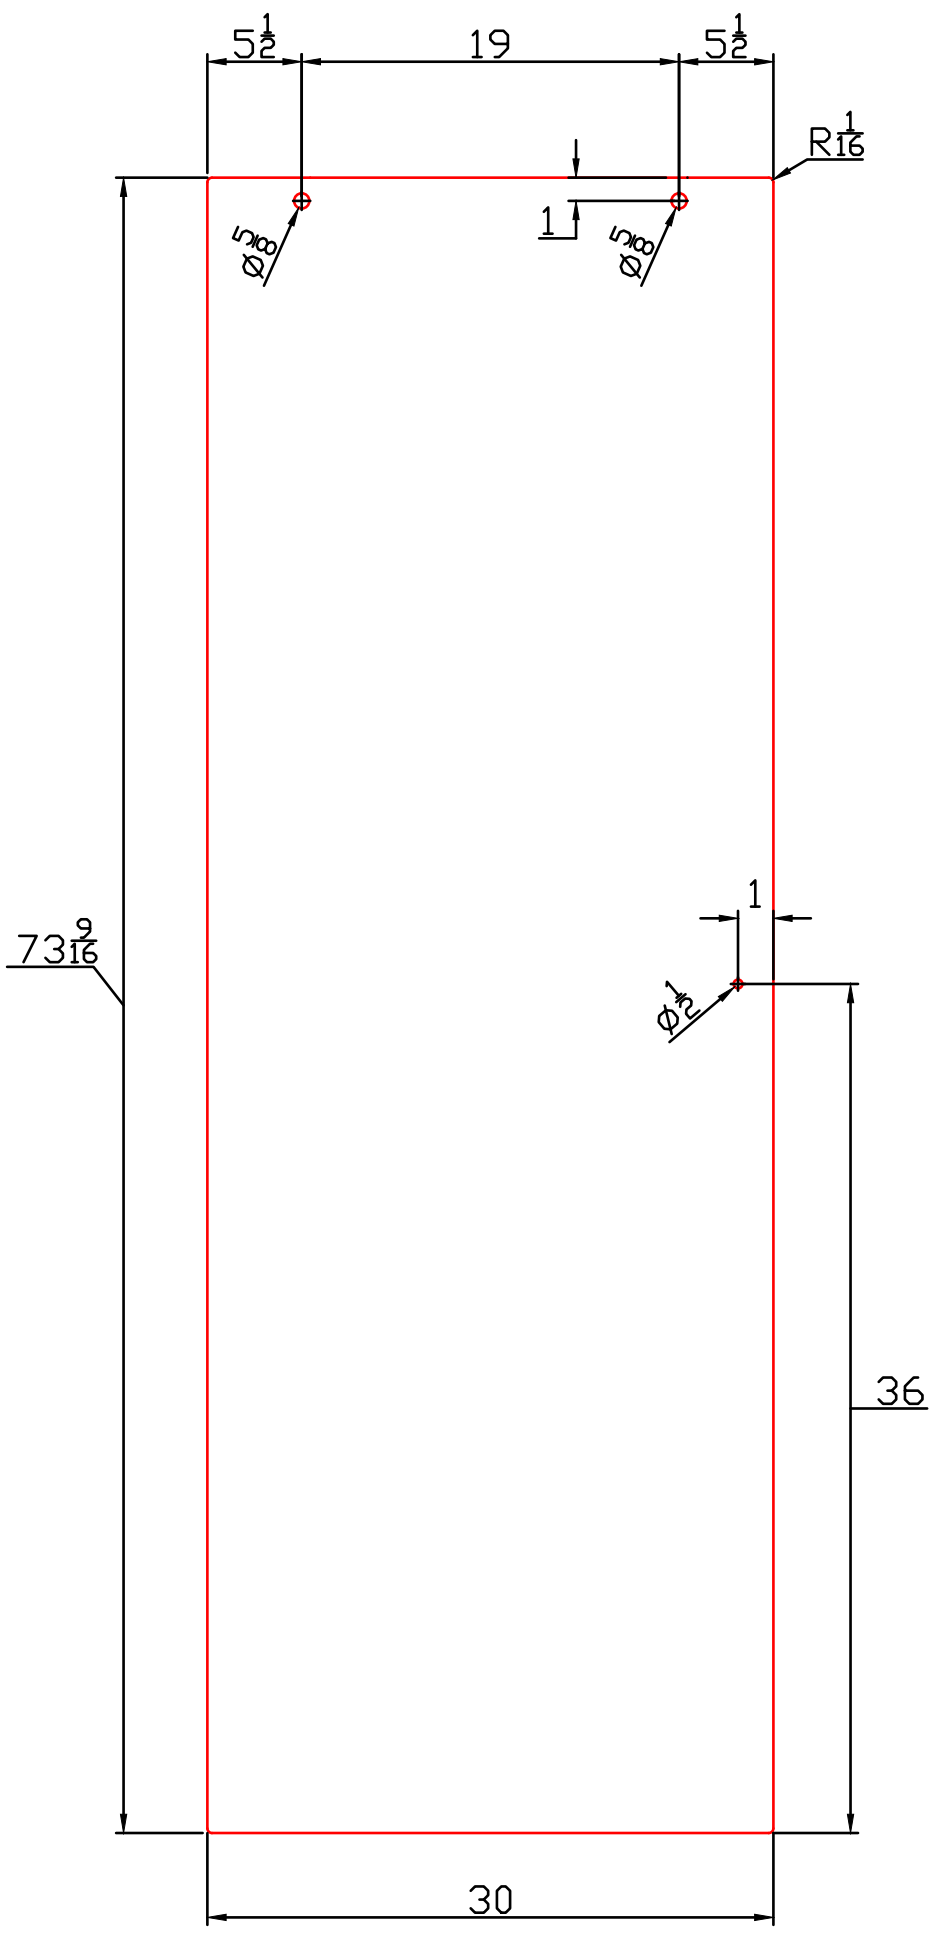

H O V E R  
D O O R S

Name : **Zero Gravity  
Shower Door**

Type : **Fixed Panel Template  
(54-56-76)**

Glass Thickness:  
**1/2" (12mm)**

Edge Type:  
**Pencil Polished on all edges  
Fillet all corner edges 1/16"**

HOVER  
DOORS

Name : **Zero Gravity  
Shower Door**

Type : **Sliding Door Template  
(54-56-76)**

Glass Thickness:  
**1/2" (12mm)**

Edge Type:  
**Pencil Polished on all edges  
Fillet all corner edges 1/16"**