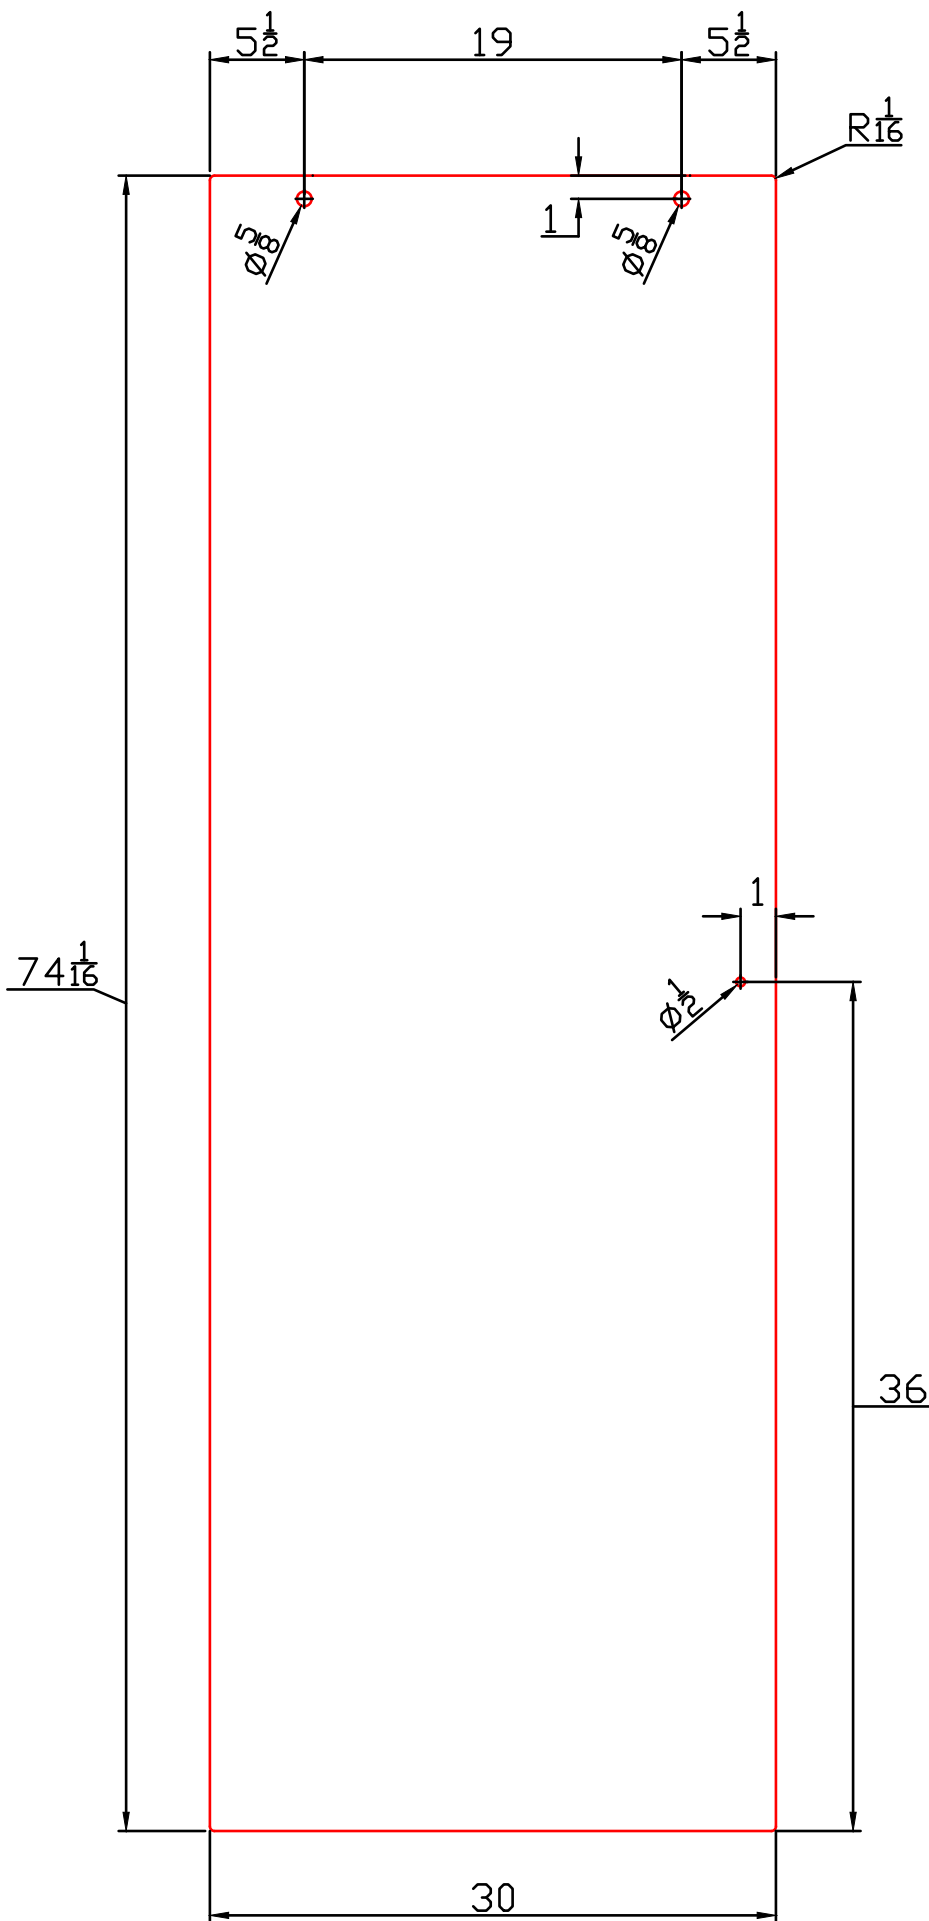

H O V E R
D O O R S

Name : **Zero Gravity
Shower Door**

Type : **Fixed Panel Template
(54-56-76)**

Glass Thickness:
3/8" (10mm)

Edge Type:
**Pencil Polished on all edges
Fillet all corner edges 1/16"**

HOVER
DOORS

Name :

Zero Gravity
Shower Door

Type :

Sliding Door Template
(54-56-76)

Glass Thickness:

$\frac{3}{8}$ " (10mm)

Edge Type:

Pencil Polished on all edges
Fillet all corner edges $\frac{1}{16}$ "