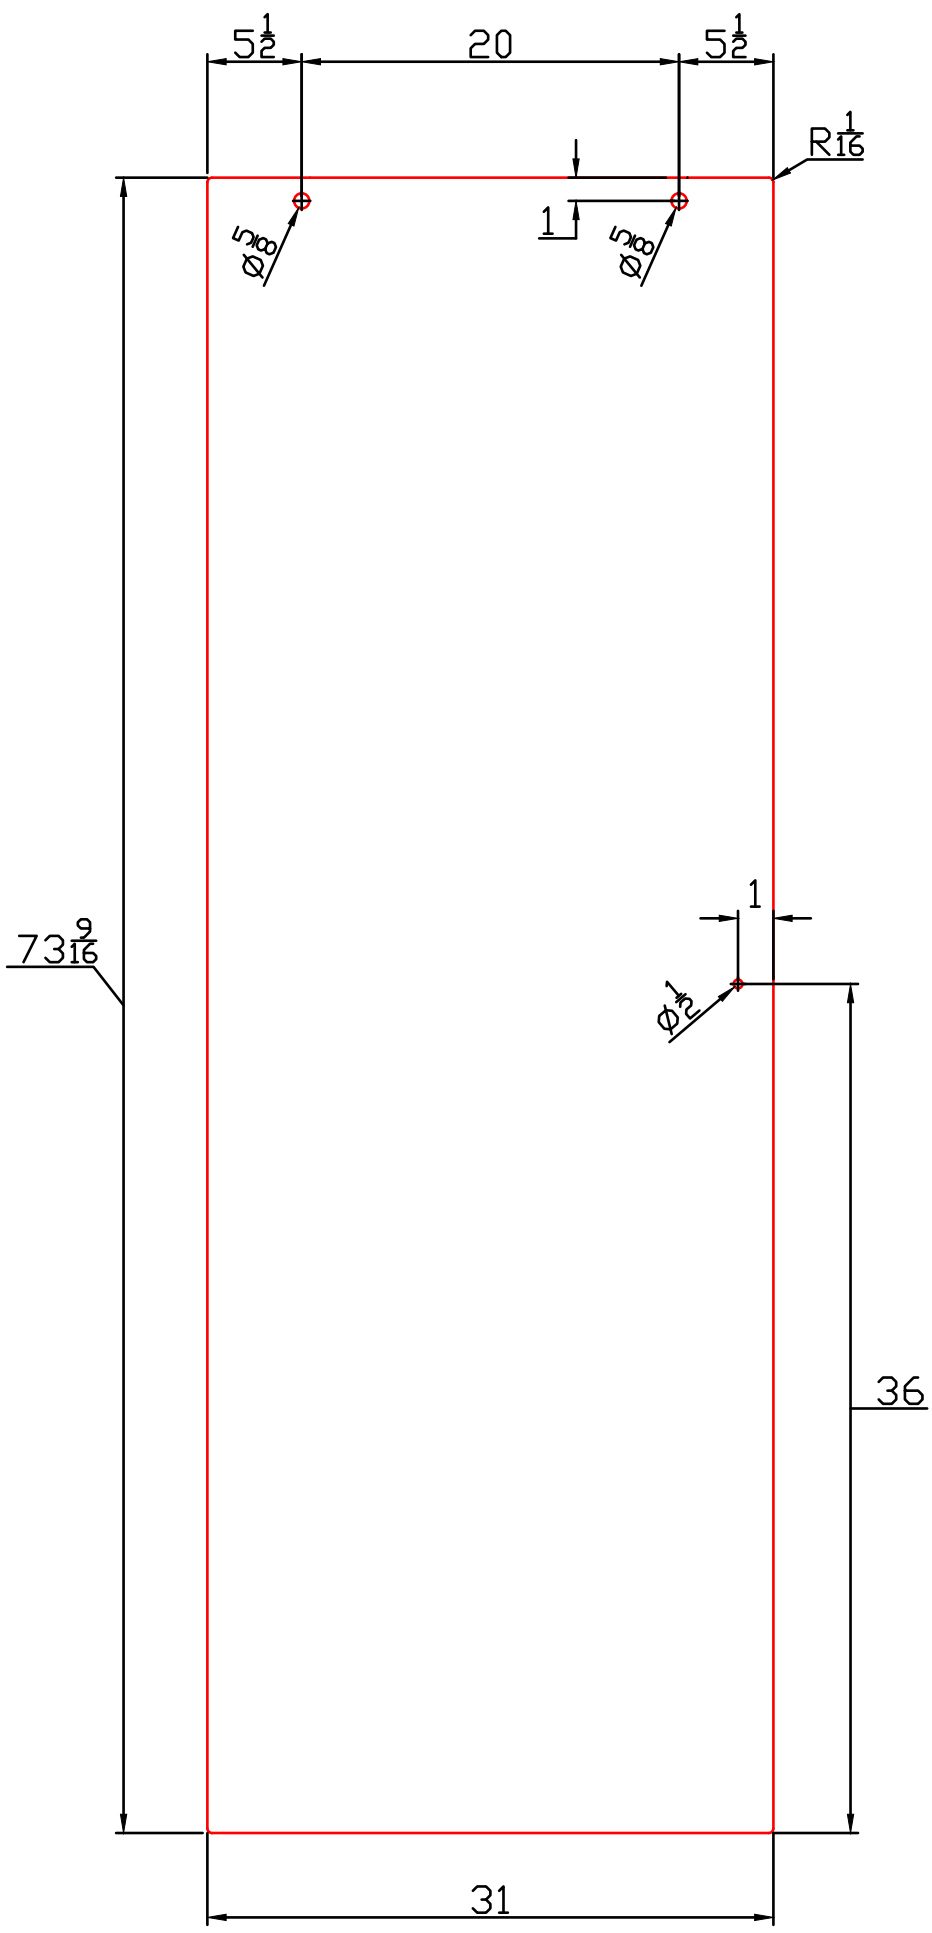

H O V E R
D O O R S

Name : **Zero Gravity
Shower Door**

Type : **Fixed Panel Template
(58-60-76)**

Glass Thickness:
1/2" (12mm)

Edge Type:
**Pencil Polished on all edges
Fillet all corner edges 1/16"**

H O V E R
D O O R S

Name : **Zero Gravity
Shower Door**

Type : **Sliding Door Template
(56-58-76)**

Glass Thickness:
1/2" (12mm)

Edge Type:
**Pencil Polished on all edges
Fillet all corner edges 1/16"**