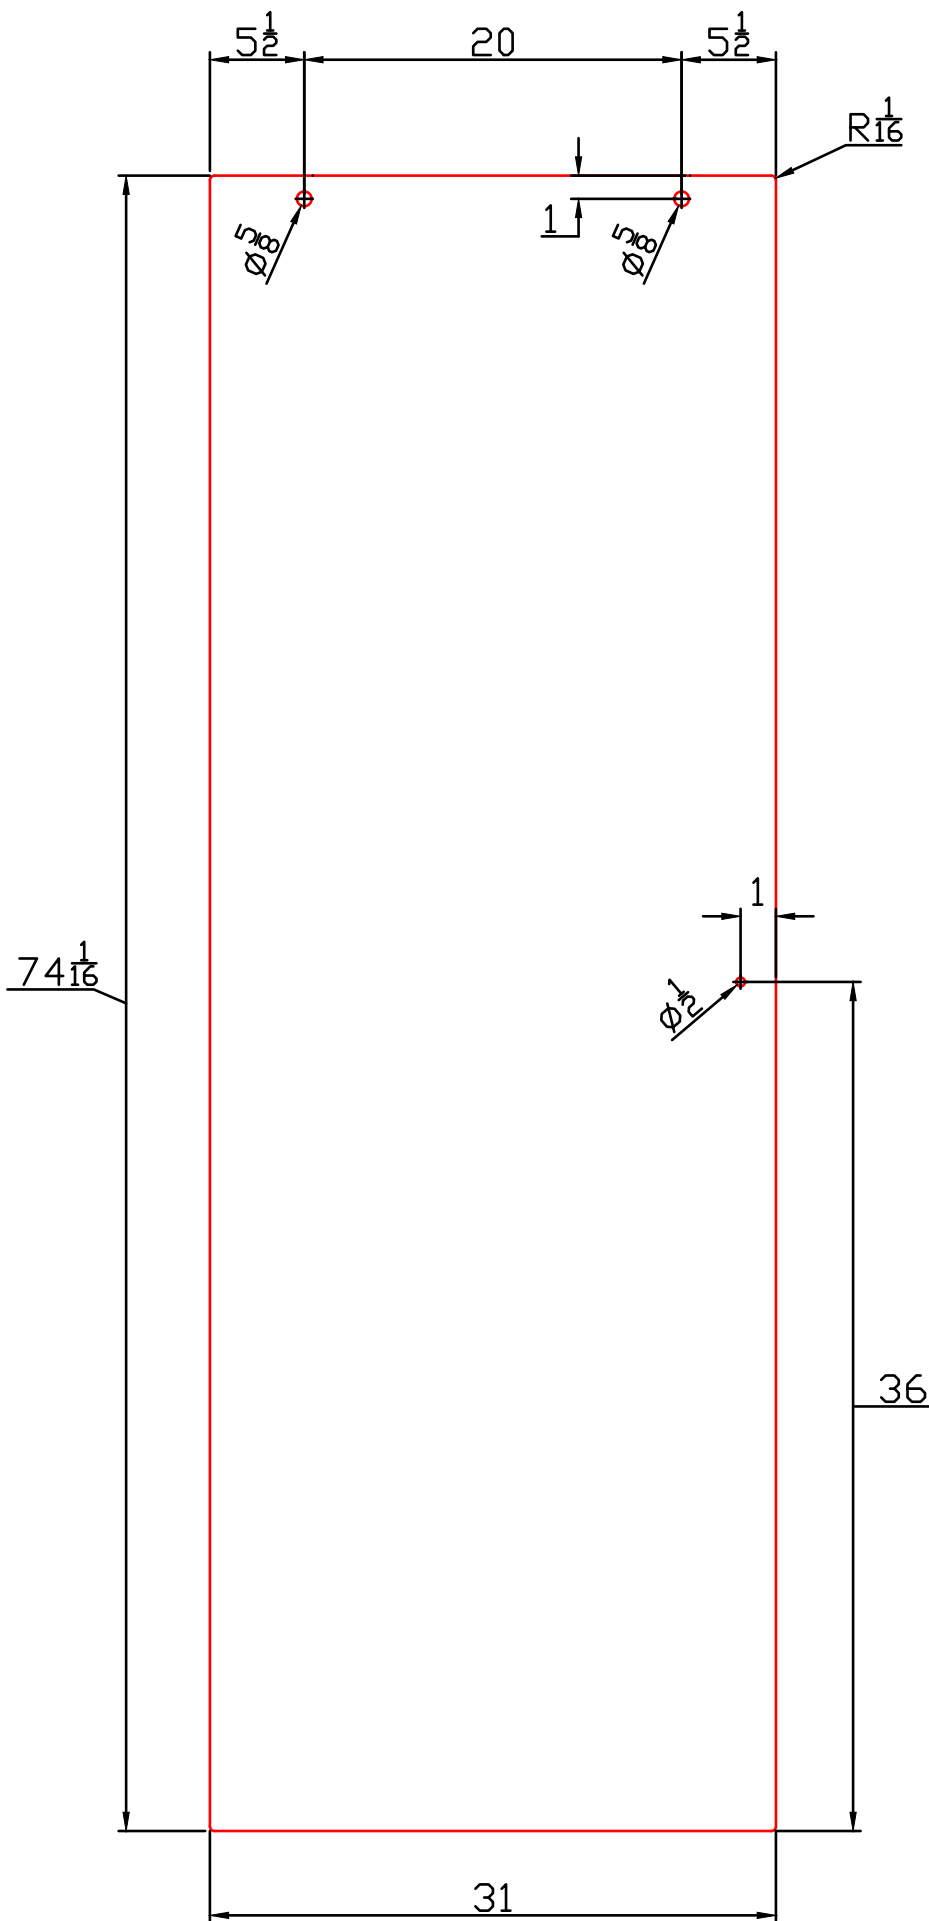

H O V E R
D O O R S

Name : **Zero Gravity
Shower Door**

Type : **Fixed Panel Template
(56-58-76)**

Glass Thickness:
3/8" (10mm)

Edge Type:
**Pencil Polished on all edges
Fillet all corner edges 1/16"**

HOVER
DOORS

Name : Zero Gravity
Shower Door

Type : Sliding Door Template
(56-58-76)

Glass Thickness:
 $3/8$ " (10mm)

Edge Type:
Pencil Polished on all edges
Fillet all corner edges $1/16$ "