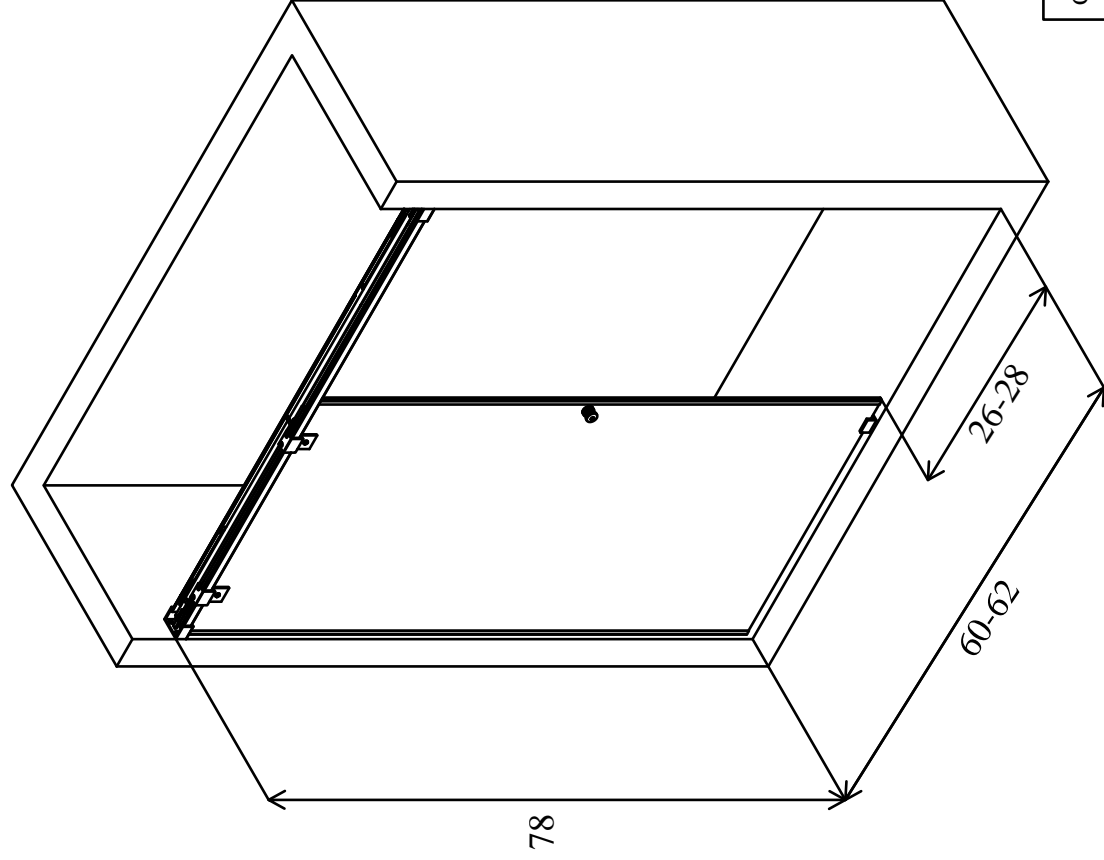

HOVER DOORS

COLLECTION	ZERO GRAVITY
GLASS THICKNESS	1/2" (12MM)
DOOR WEIGHT	47 KG (103.4 LBS)
OVERLAP	2" (50.8)
WALK-IN OPENING	26-28" (660.4-711.2MM)
ADJUSTABLE HARDWARE WIDTH	60-62
(FIXED PANEL)W*H	31 x 75 7/16 (787.4 x 1916.1 MM)
(DOOR)W*H	33 x 73 9/16 (838.2 x 1868.5)
WIDTH*HEIGHT	60-62 x 76 (1524 -1574.8 x 1930.4)
FRAME TYPE	FRAMELESS
DOOR TYPE	SINGLE SLIDING
PRODUCT TYPE	SHOWER DOOR
FINISH	FULL COLORS