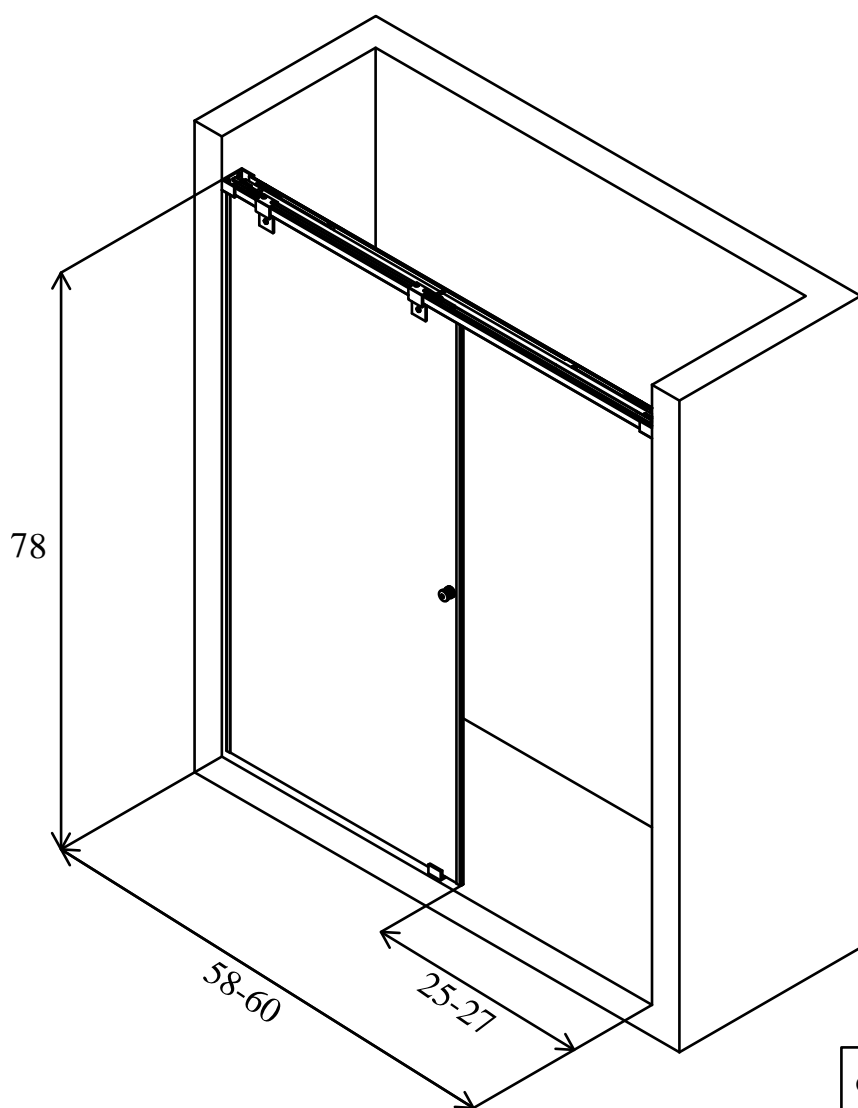

**H O V E R
D O O R S**

COLLECTION	ZERO GRAVITY
GLASS THICKNESS	1/2" (12MM)
DOOR WEIGHT	46.8 KG (103 LBS)
OVERLAP	2" (50.8)
WALK-IN OPENING	25-27"(635 - 685.8 MM)
ADJUSTABLE HARDWARE WIDTH	58-60 (1473.2 - 1524 MM)
(FIXED PANEL)W*H	30 x 77 7/16(762 x 1966.9 MM)
(DOOR)W*H	32 x 75 9/16 (812.8 x 1919.3)
WIDTH*HEIGHT	58-60 x 78 (1473.2-1524 x 1981.2)
FRAME TYPE	FRAMELESS
DOOR TYPE	SINGLE SLIDING
PRODUCT TYPE	SHOWER DOOR
FINISH	FULL COLORS