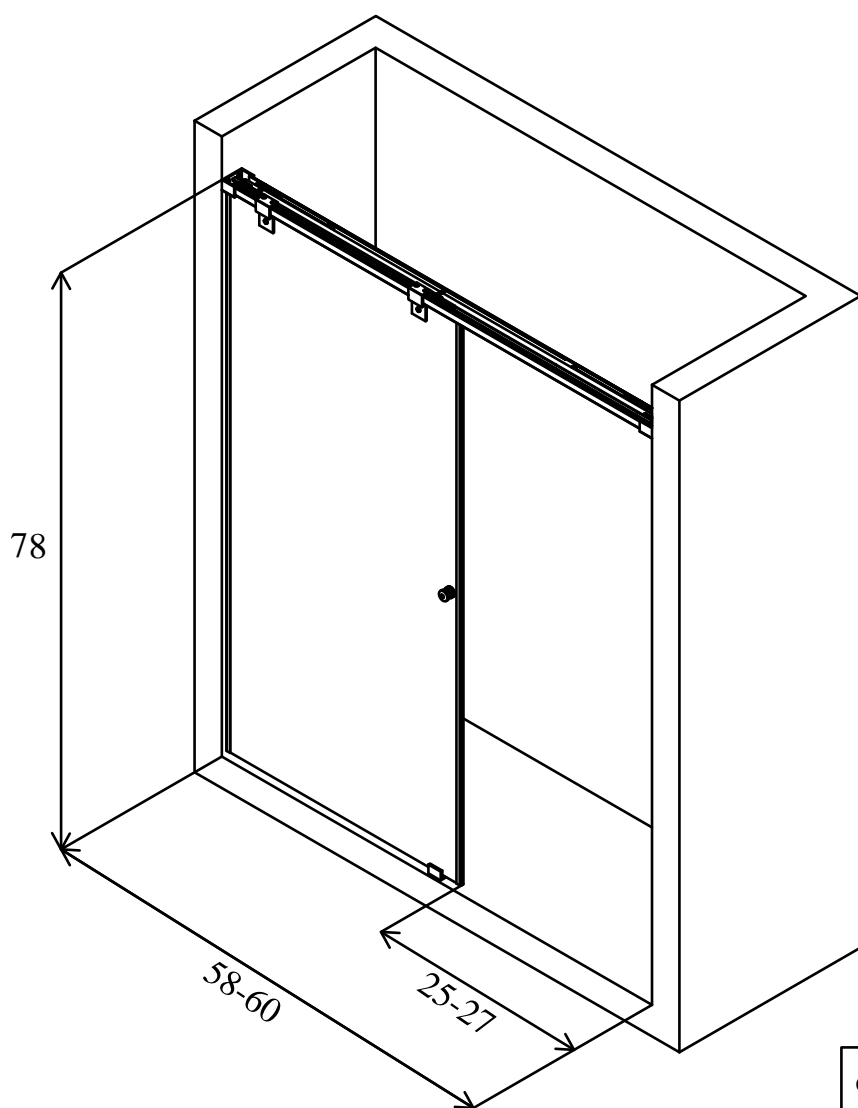

**H O V E R
D O O R S**

COLLECTION	ZERO GRAVITY
GLASS THICKNESS	3/8" (10MM)
DOOR WEIGHT	39.3 KG (86.4 LBS)
OVERLAP	2" (50.8)
WALK-IN OPENING	25-27"(635 - 685.8 MM)
ADJUSTABLE HARDWARE WIDTH	58-60 (1473.2 - 1524 MM)
(FIXED PANEL)W*H	30 x 77 9/16(762 x 1970.1 MM)
(DOOR)W*H	32 x 76 1/16 (812.8 x 1932)
WIDTH*HEIGHT	58-60 x 78 (1473.2-1524 x 1981.2)
FRAME TYPE	FRAMELESS
DOOR TYPE	SINGLE SLIDING
PRODUCT TYPE	SHOWER DOOR
FINISH	FULL COLORS