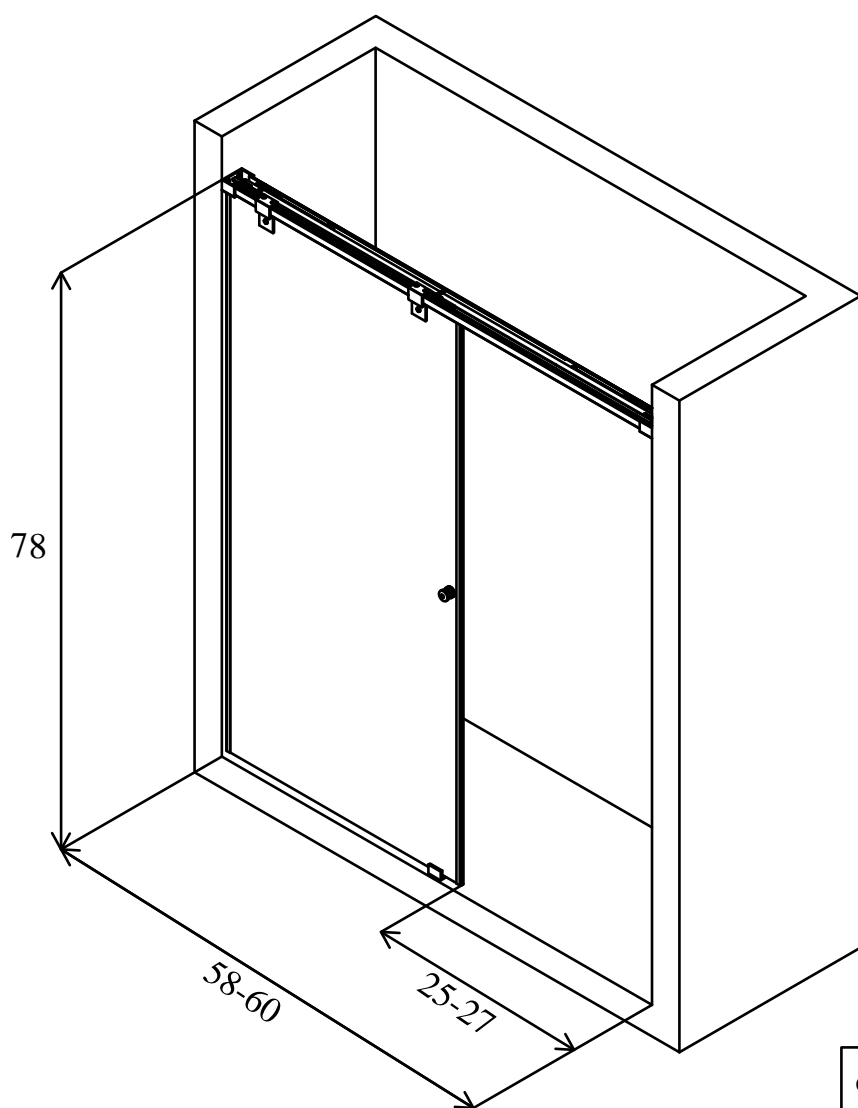

**H O V E R
D O O R S**

COLLECTION	ZERO GRAVITY
GLASS THICKNESS	1/2" (12MM)
DOOR WEIGHT	45.6 KG (100.3 LBS)
OVERLAP	2" (50.8)
WALK-IN OPENING	25-27"(635 - 685.8 MM)
ADJUSTABLE HARDWARE WIDTH	58-60 (1473.2 - 1524 MM)
(FIXED PANEL)W*H	30 x 75 7/16(762 x 1916.1 MM)
(DOOR)W*H	32 x 73 9/16 (812.8 x 1868.5)
WIDTH*HEIGHT	58-60 x 76 (1473.2-1524 x 1930.4)
FRAME TYPE	FRAMELESS
DOOR TYPE	SINGLE SLIDING
PRODUCT TYPE	SHOWER DOOR
FINISH	FULL COLORS