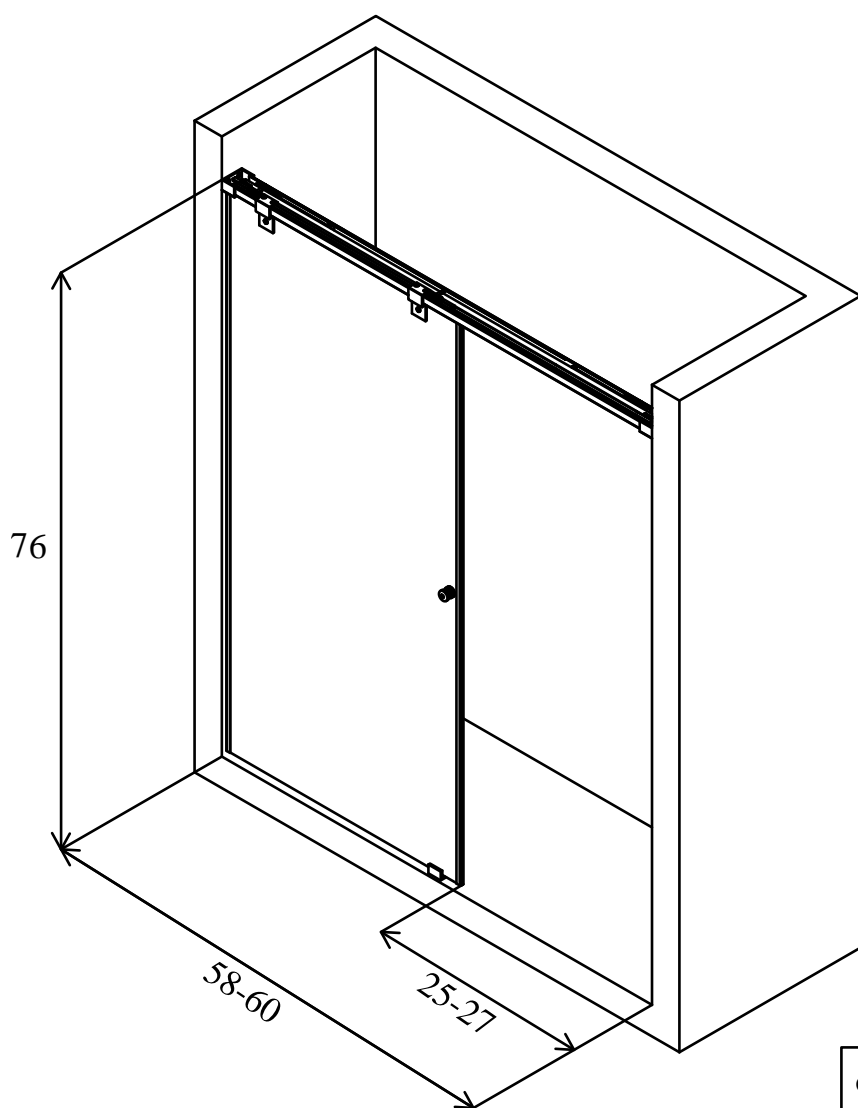

**H O V E R
D O O R S**

COLLECTION	ZERO GRAVITY
GLASS THICKNESS	3/8" (10MM)
DOOR WEIGHT	38.2 KG (84.1 LBS)
OVERLAP	2" (50.8)
WALK-IN OPENING	25-27"(635 - 685.8 MM)
ADJUSTABLE HARDWARE WIDTH	58-60 (1473.2 - 1524 MM)
(FIXED PANEL)W*H	30 x 75 9/16(762 x 1919.3 MM)
(DOOR)W*H	32 x 74 1/16 (812.8 x 1881.2)
WIDTH*HEIGHT	58-60 x 76 (1473.2-1524 x 1930.4)
FRAME TYPE	FRAMELESS
DOOR TYPE	SINGLE SLIDING
PRODUCT TYPE	SHOWER DOOR
FINISH	FULL COLORS