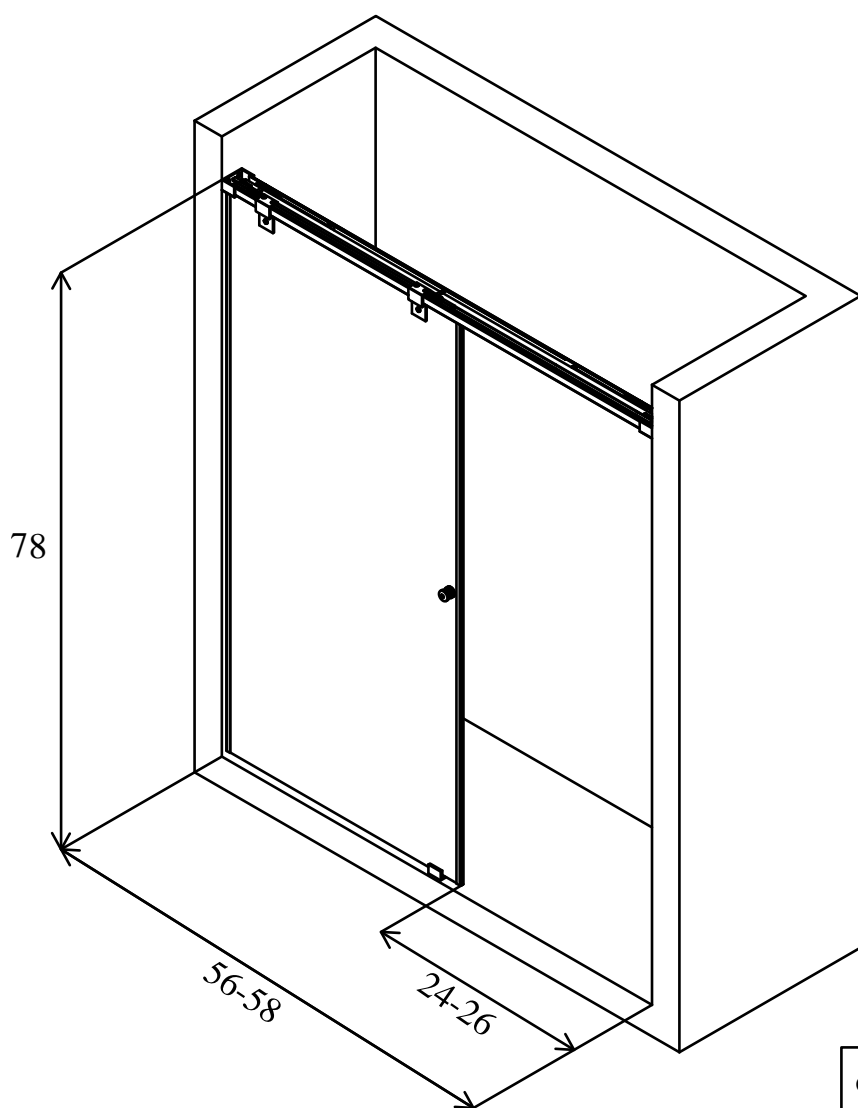

**H O V E R  
D O O R S**

COLLECTION	ZERO GRAVITY
GLASS THICKNESS	1/2" (12MM)
DOOR WEIGHT	45.4 KG ( 99.8 LBS)
OVERLAP	2" (50.8)
WALK-IN OPENING	24-26"(609.6 - 660.4 MM)
ADJUSTABLE HARDWARE WIDTH	56-58 (1422.4 - 1473.2 MM)
(FIXED PANEL)W*H	29 x 77 7/16( 736.6 x 1966.9 MM)
(DOOR)W*H	31 x 75 9/16 ( 787.4 x 1919.3)
WIDTH*HEIGHT	56-58 x 78 (1422.4-1473.2 x 1981.2)
FRAME TYPE	FRAMELESS
DOOR TYPE	SINGLE SLIDING
PRODUCT TYPE	SHOWER DOOR
FINISH	FULL COLORS