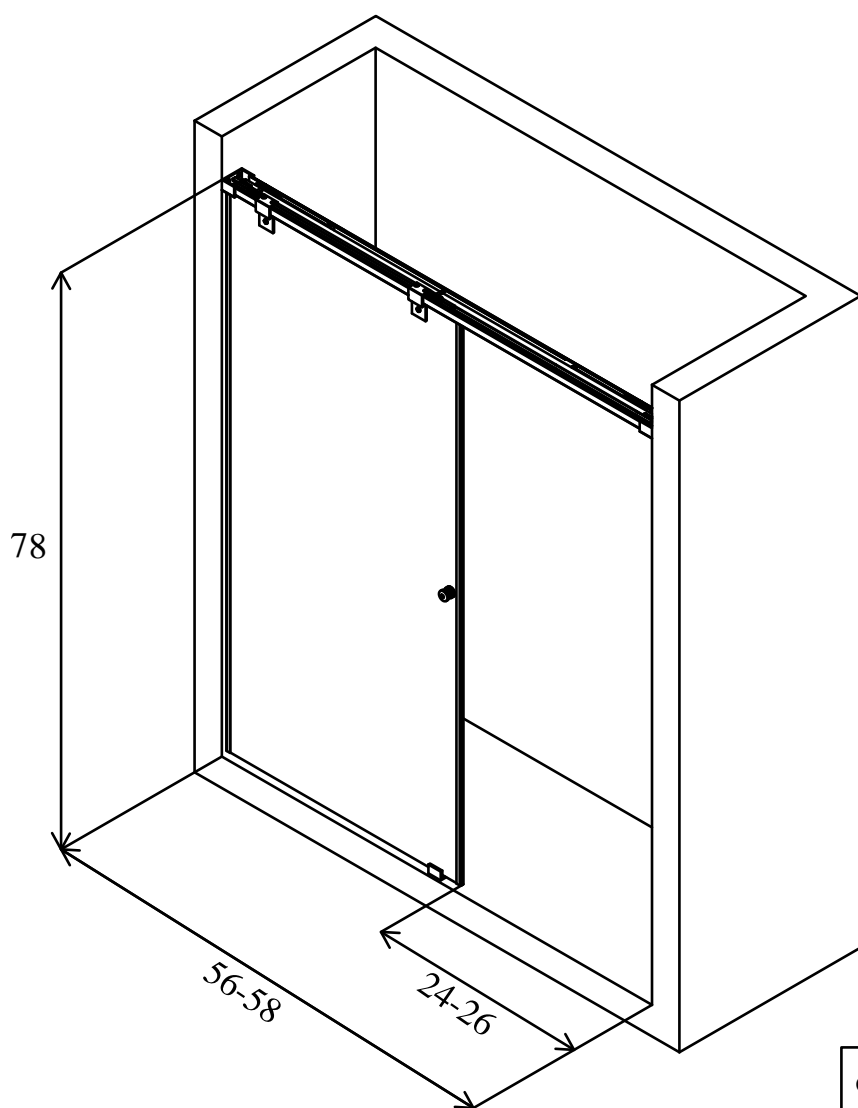

**H O V E R
D O O R S**

COLLECTION	ZERO GRAVITY
GLASS THICKNESS	1/2" (12MM)
DOOR WEIGHT	44.2 KG (97.2 LBS)
OVERLAP	2" (50.8)
WALK-IN OPENING	24-26"(609.6 - 660.4 MM)
ADJUSTABLE HARDWARE WIDTH	56-58 (1422.4 - 1473.2 MM)
(FIXED PANEL)W*H	29 x 75 7/16(736.6 x 1916.1 MM)
(DOOR)W*H	31 x 73 9/16 (787.4 x 1868.5)
WIDTH*HEIGHT	56-58 x 76 (1422.4-1473.2 x 1930.4)
FRAME TYPE	FRAMELESS
DOOR TYPE	SINGLE SLIDING
PRODUCT TYPE	SHOWER DOOR
FINISH	FULL COLORS