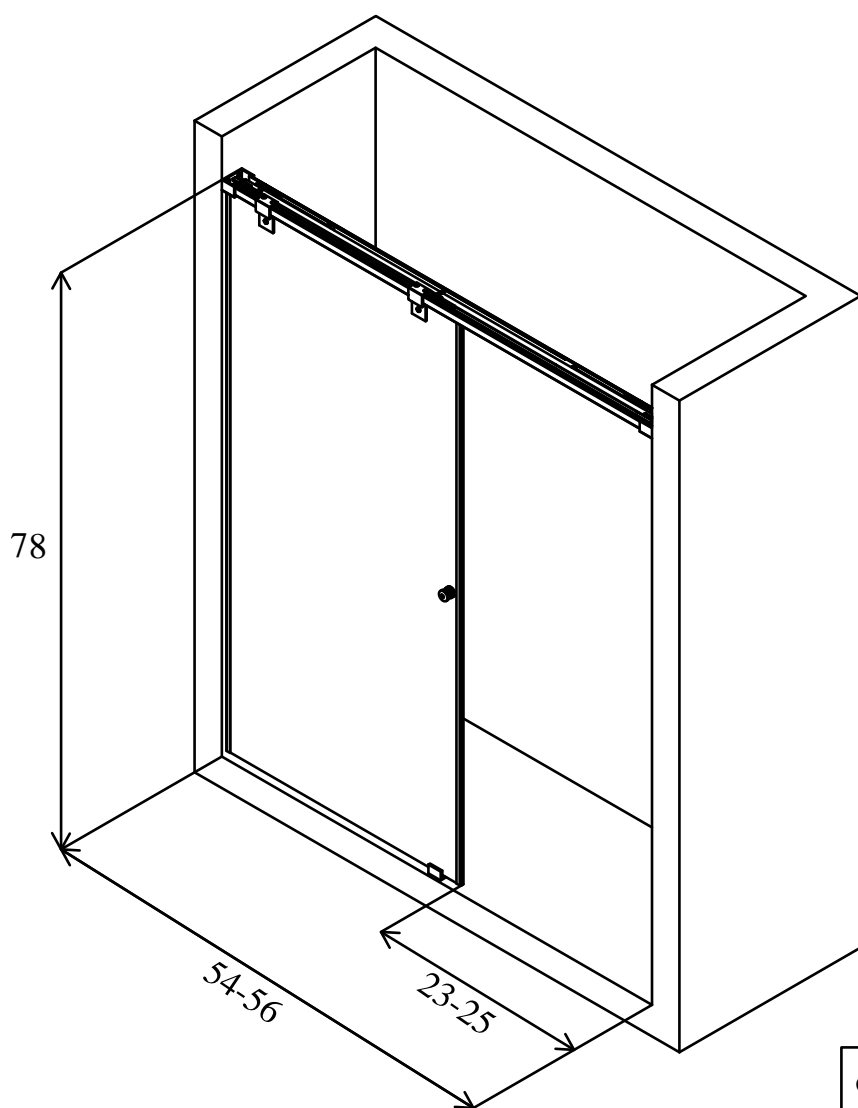

**H O V E R  
D O O R S**

COLLECTION	ZERO GRAVITY
GLASS THICKNESS	1/2" (12MM)
DOOR WEIGHT	43.9 KG ( 96.5 LBS)
OVERLAP	2" (50.8)
WALK-IN OPENING	23-25"(584.2 - 635 MM)
ADJUSTABLE HARDWARE WIDTH	54-56 (1371.6 - 1422.4 MM)
(FIXED PANEL)W*H	28 x 77 7/16( 711.2 x 1966.9 MM)
(DOOR)W*H	30 x 75 9/16 ( 762 x 1919.3)
WIDTH*HEIGHT	54-56 x 78 (1371.6-1422.4 x 1981.2)
FRAME TYPE	FRAMELESS
DOOR TYPE	SINGLE SLIDING
PRODUCT TYPE	SHOWER DOOR
FINISH	FULL COLORS